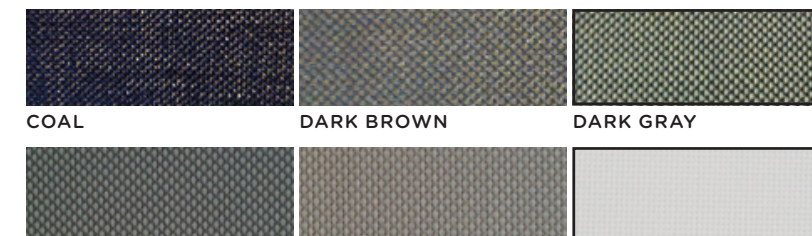

LACANTINA DOORS NON PLEATED SCREEN FRAME ARE AVAILABLE IN 3 IN-STOCK COLORS:

## IN-STOCK FRAME COLORS

CLEAR ANODIZED BRONZE ANODIZED WHITE

LACANTINA DOORS NON PLEATED SCREEN MESH IS AVAILABLE IN 1 IN-STOCK COLOR:

## IN-STOCK MESH COLORS

INSECT MESH

LACANTINA DOORS NON PLEATED BLIND MESH ARE AVAILABLE IN 6 IN-STOCK COLORS:

## IN-STOCK BLIND COLORS

COAL DARK BROWN DARK GRAY  
LIGHT GRAY SAND WHITE